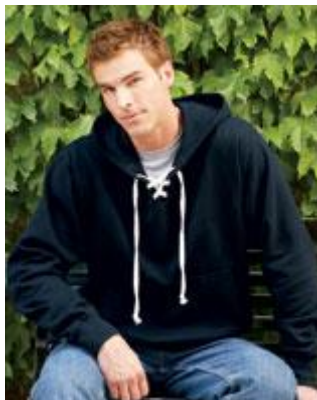

Name and/or number on back or arm is an additional $7, specify ink color and location.
3" number available for leg of pants on thigh opposite of print $5.00.

Please write imprint clearly:

Name: _____ Team: _____

Phone Number: _____ Total Number of Garments Ordered: _____

TOTAL DUE: _____ (All payments due when ordering!!!)

For Credit/Debit Card: Number: _____

Exp _____ Three digit security code on back _____

Mailing address for card: _____

City: _____ Zip: _____

Please make checks payable to Anderson's

THANK YOU!!, please return your order form to Patti Anderson
25 Vaughn Hill Drive, Wood River, IL 62095 patti@andersons.cc
Please call 618-580-8346 with any questions.

All orders will be shipped or delivered to upcoming weekend.

Custom team apparel available!